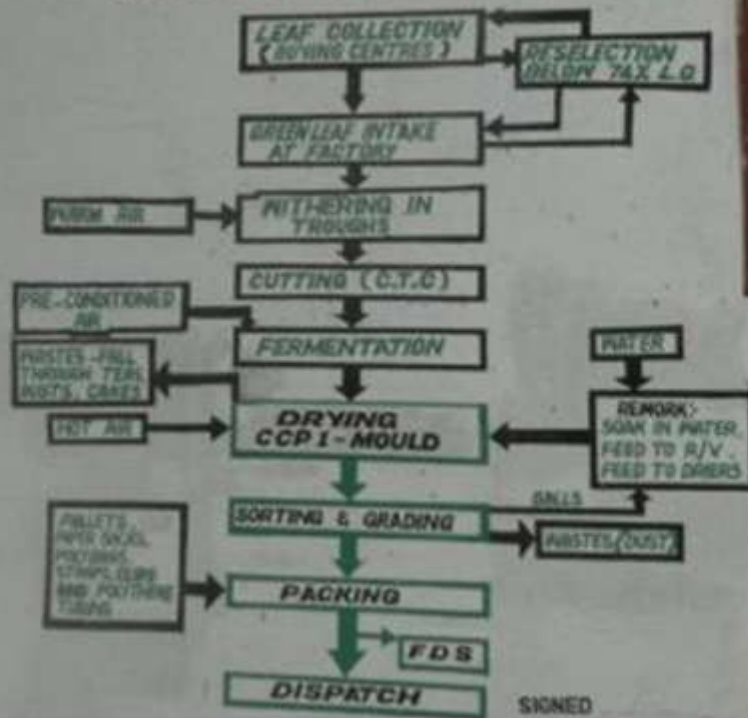

The Tea Factory

Cutting...

The Tea Factory

Fermenting and Drying.

Production Process

NGERE TEA FACTORY CO. LTD PRODUCT FLOW DIAGRAM

Silage – Kenya Style

Safari!!